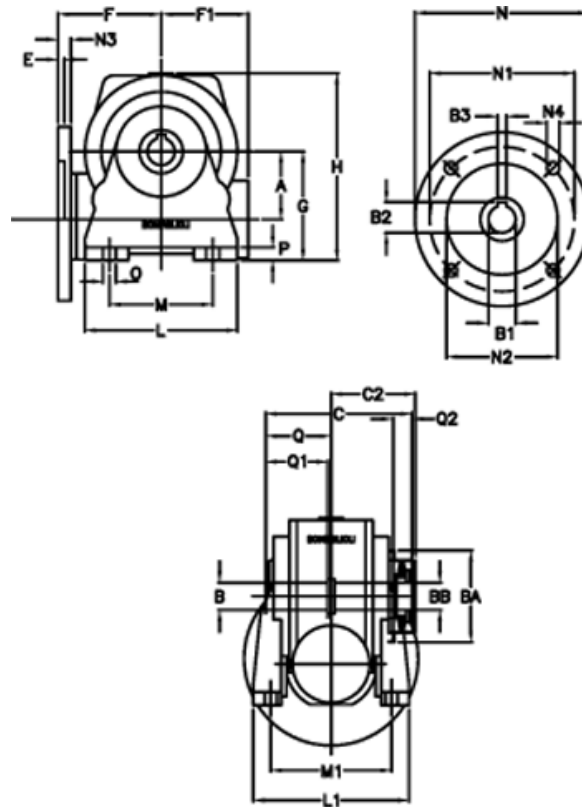

# Data Sheet

Article number: 390204402012336

Description: Worm Gear with Torque Limiter  
VF 44-L2-N-20-P63B14

## Measures

a = 44.60	C2 = 48	L1 = 98	O = 8.5
B = 18	Description = VF 44N-xx-63B14	m = 52	P = 10
B1 E7 = 11	E = 2.0	M1 = 81.0	Q = 32.0
B2 = 12.8	F = 65	N = 90	Q1 = 32
B3 H9 = 4	F1 = 54	N1 = 75	Q2 = 12
BA = 40	g = 72	N2 = 60	
BB H7 = 11	H = 124.5	N3 = 8.0	
C = 79	L = 90	N4 = 5,5	